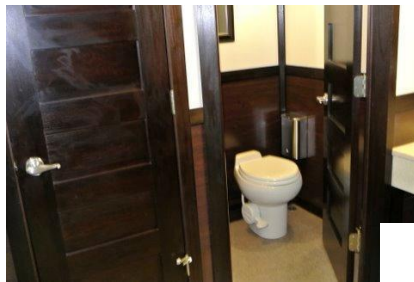

Event Restroom Trailer - 7 Station

Features

- 3 Women's private rooms and a sink, 2 Men's private rooms and 2 urinals with a sink
- Individual Common Areas for Men and Women
- A/C, Heat, Hot Water, Upgraded Interior/Exterior Lights, Custom Hardwood Trim and Floors, Fireplace, Winterization Package, Surround Sound
- Has 200 Gallon Fresh Water System
- QTY: 2, 20 AMP Non GFCI Circuits Required
- Foaming Hand Soap, Paper Towels, Toilet Paper
- Daily, Weekly or Monthly Rentals
- For all occasions that require comfort, privacy and luxury

Specifications

Height: 11' 6"

Width: 8' 6" before stairs, 13' with stairs down

Length: 20' plus 4' tongue

Tank Capacity: 720 Gallon Waste Tank, On board 200 Gallons F