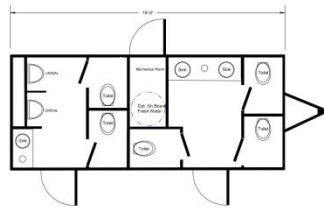

Event Restroom Trailer - 7 Station

Features

- 3 Women's private rooms and a sink, 2 Men's private rooms and 2 urinals with a sink
- Individual Common Areas for Men and Women
- A/C, Heat, Hot Water, Upgraded Interior/Exterior Lights, Custom Hardwood Trim and Floors, Fireplace, Winterization Package, Surround Sound
- Has 200 Gallon Fresh Water System
- QTY: 2, 20 AMP Non GFCI Circuits Required
- Foaming Hand Soap, Paper Towels, Toilet Paper
- Daily, Weekly or Monthly Rentals
- For all occasions that require comfort, privacy and luxury

Specifications

Height: 11' 6"

Width: 8' 6" before stairs, 13' with stairs down

Length: 20' plus 4' tongue

Tank Capacity: 720 Gallon Waste Tank, On board 200 Gallons F