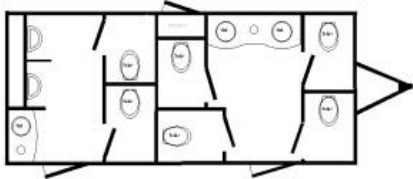

Event Restroom Trailer-8 Station

MOBILE TOILET SPE 818 - B S Station

Features

- 4 Women's private rooms and a double vessel sink, 2 Men's private rooms and 2 urinals with a vessel sink
- Individual Common Areas for Men and Women
- A/C, Heat, Hot Water, Upgraded Interior/Exterior Lights, Custom Hardwood Trim and Floors, Fireplace, Winterization Package, Surround Sound
- QTY: 2, 20 AMP Non GFCI Circuits Required
- Foaming Hand Soap, Paper Towels, Toilet Paper
- Daily, Weekly or Monthly Rentals

Specifications

Height: 11' 6"

Width: 8' 6" before stairs, 13' with stairs down

Length: 24' including tongue

Tank Capacity: 900 Gallon Waste Tank, Please email or call about on board water options