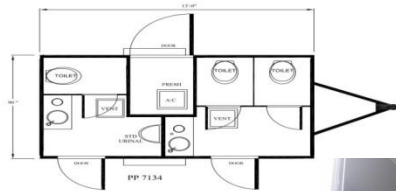

Event Restroom Trailer- 4 Station

Features

- 2 Women's private stalls with 1 sink, 1 Men's stall with 1 urinal and 1 sink
- A/C, Heat, Hot Water
Interior/Exterior Lights, High End Trim and Floor, Surround Sound
- Common area for each side providing more room
- QTY: 2, 20 AMP Non GFCI Circuits Required
- Foaming Hand Soap, Paper Towels, Toilet Paper
- Daily, Weekly or Monthly Rentals

Specifications

Height: 11' 6"

Width: 8' 6" before stairs, 13' with stairs down

Length: 16' plus tongue

Tank Capacity: 650 Gallon Waste Tank, 200 Gallon On Board Water Tank