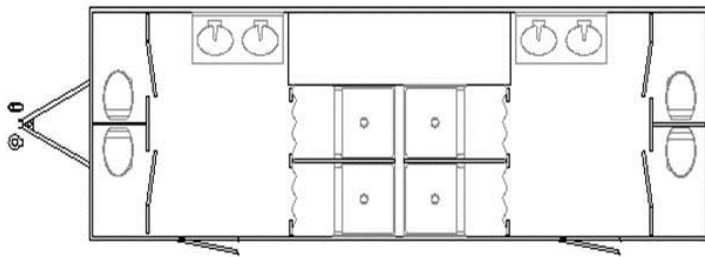

Four Station Combo

Features

- 2 men's toilet, 2 sinks, 2 showers
- 2 women's toilet, 2 sinks, 2 showers
- A/C, Heated, Propane Hot Water, Interior/Exterior Lighting, Winterization package
- 400 Gallon Fresh Water System
- QTY: 2, 20 AMP Non GFCI Circuits Required
- Foaming Hand Soap, Paper Towels, Toilet Paper
- Daily, Weekly or Monthly Rentals
- For all occasions that need to replace an entire restroom
- Model, features and design may vary based on availability

Specifications

Height: 11' 6"

Width: 8'6" before stairs, 13' with stairs down

Length: 24' plus tongue

Tank Capacity: 1000 Gallon Waste Tank, 400 Gallon On Board Water Tank