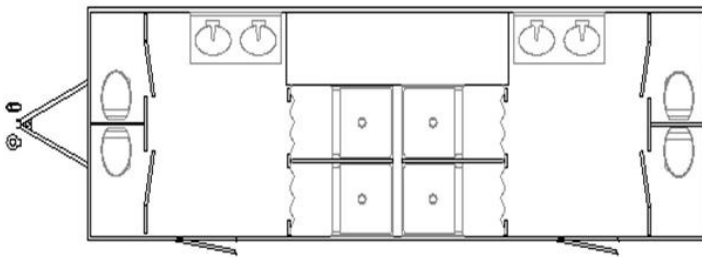

## Features

- 2 men's toilet, 2 sinks, 2 showers
- 2 women's toilet, 2 sinks, 2 showers
- A/C, Heated, Propane Hot Water, Interior/Exterior Lighting, Winterization package
- 400 Gallon Fresh Water System
- QTY: 2, 20 AMP Non GFCI Circuits Required
- Foaming Hand Soap, Paper Towels, Toilet Paper
- Daily, Weekly or Monthly Rentals
- For all occasions that need to replace an entire restroom
- Model, features and design may vary based on availability

## Specifications

Height: 11' 6"

Width: 8'6" before stairs, 13' with stairs down

Length: 24' plus tongue

Tank Capacity: 1000 Gallon Waste Tank, 400 Gallon On Board Water Tank