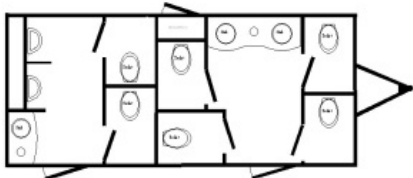

# Event Restroom Trailer 8 station

MOBILE TOILET SPE 818 - B 8 Station

## Specifications

Height: 11' 6"

Width: 8' 6" before stairs, 13' with stairs down

Length: 24' including tongue

Tank Capacity: 900 Gallon Waste Tank, Please email or call abc

## Features

- 4 Women's private rooms and a double vessel sink, 2 Men's private rooms and 2 urinals with a vessel sink
- Individual Common Areas for Men and Women
- A/C, Heat, Hot Water, Upgraded Interior/Exterior Lights, Custom Hardwood Trim and Floors, Fireplace, Winterization Package, Surround Sound
- QTY: 2, 20 AMP Non GFCI Circuits Required
- Foaming Hand Soap, Paper Towels, Toilet Paper
- Daily, Weekly or Monthly Rentals
- For all occasions that require comfort, privacy and luxury
- Model, features and design may vary based on availability