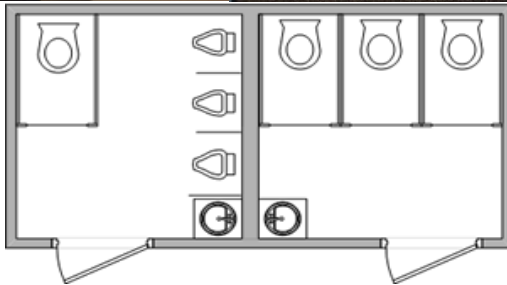

Restroom Trailer 6 Station

Features

- 3 Women's stalls and a sink, 1 Men's stall and 3 urinals with a sink
- Individual Common Areas for Men and Women
- A/C, Heat, Hot Water, Upgraded Interior/Exterior Lights, Upgraded Hardwood Trim, Fireplace, Surround Sound
- QTY: 2, 20 AMP Non GFCI Circuits Required
- Foaming Hand Soap, Paper Towels, Toilet Paper
- Daily, Weekly or Monthly Rentals
- For all occasions that require comfort, privacy and luxury
- Model, features and design may vary based on availability

Specifications

Height: 11' 6"

Width: 8' 6" before stairs, 13' with stairs down

Length: 16' plus tongue

Tank Capacity: 650 Gallon Waste Tank, **No On Board Fresh Wa**.....

Reliable Onsite Services:

800-742-4125